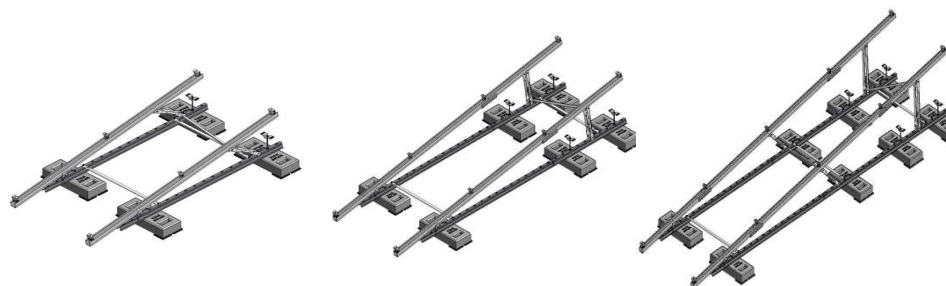

System

ValkDouble®

ValkTriple®

ValkQuattro®

Article number	Description	Quantity	Quantity	Quantity	Image
750520	Concrete mass block	4	6	8	
7272100	Trapezoidal profile L=2098mm	2	2	2	
7271010	Trapezoidal profile L=1009mm		2	4	
741801000	Anod. roof carrier L=1000 + coupling 87mm		2		
741801600	Anod. roof carrier L=1600 + coupling 87mm	2	2	2	
741802000	Anod. roof carrier L=2000 + coupling 87mm			2	
759270-04	Box with small materials ValkDouble	1			
759270-02	Box with small materials ValkTriple		1		
759270-06	Box with small materials ValkQuattro			1	
759270-07	Support set ValkDouble	1			
759270-08	Support set ValkTriple		1		
759270-09	Support set ValkQuattro			1	